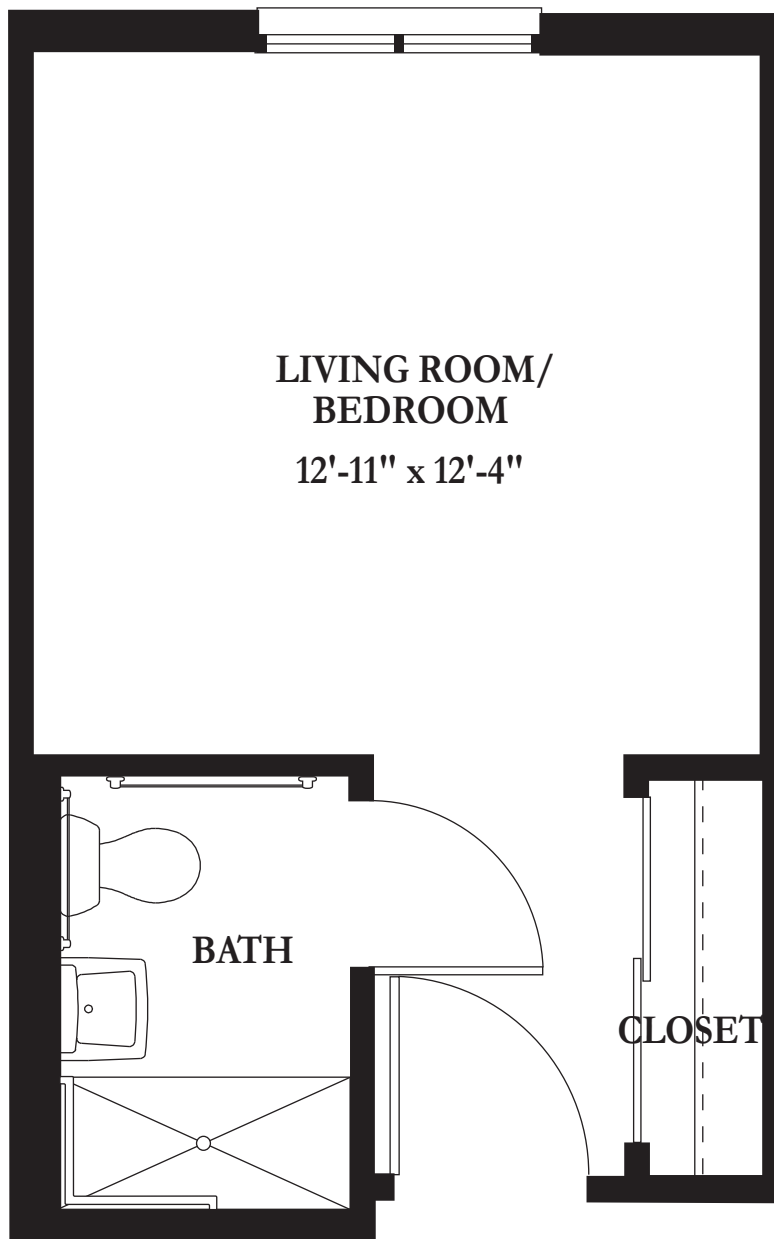

# Memory Care Classic

250 SQ. FT. – 260 SQ. FT.

THE PLAZA  
HEALTH SERVICES AT EDGEMERE